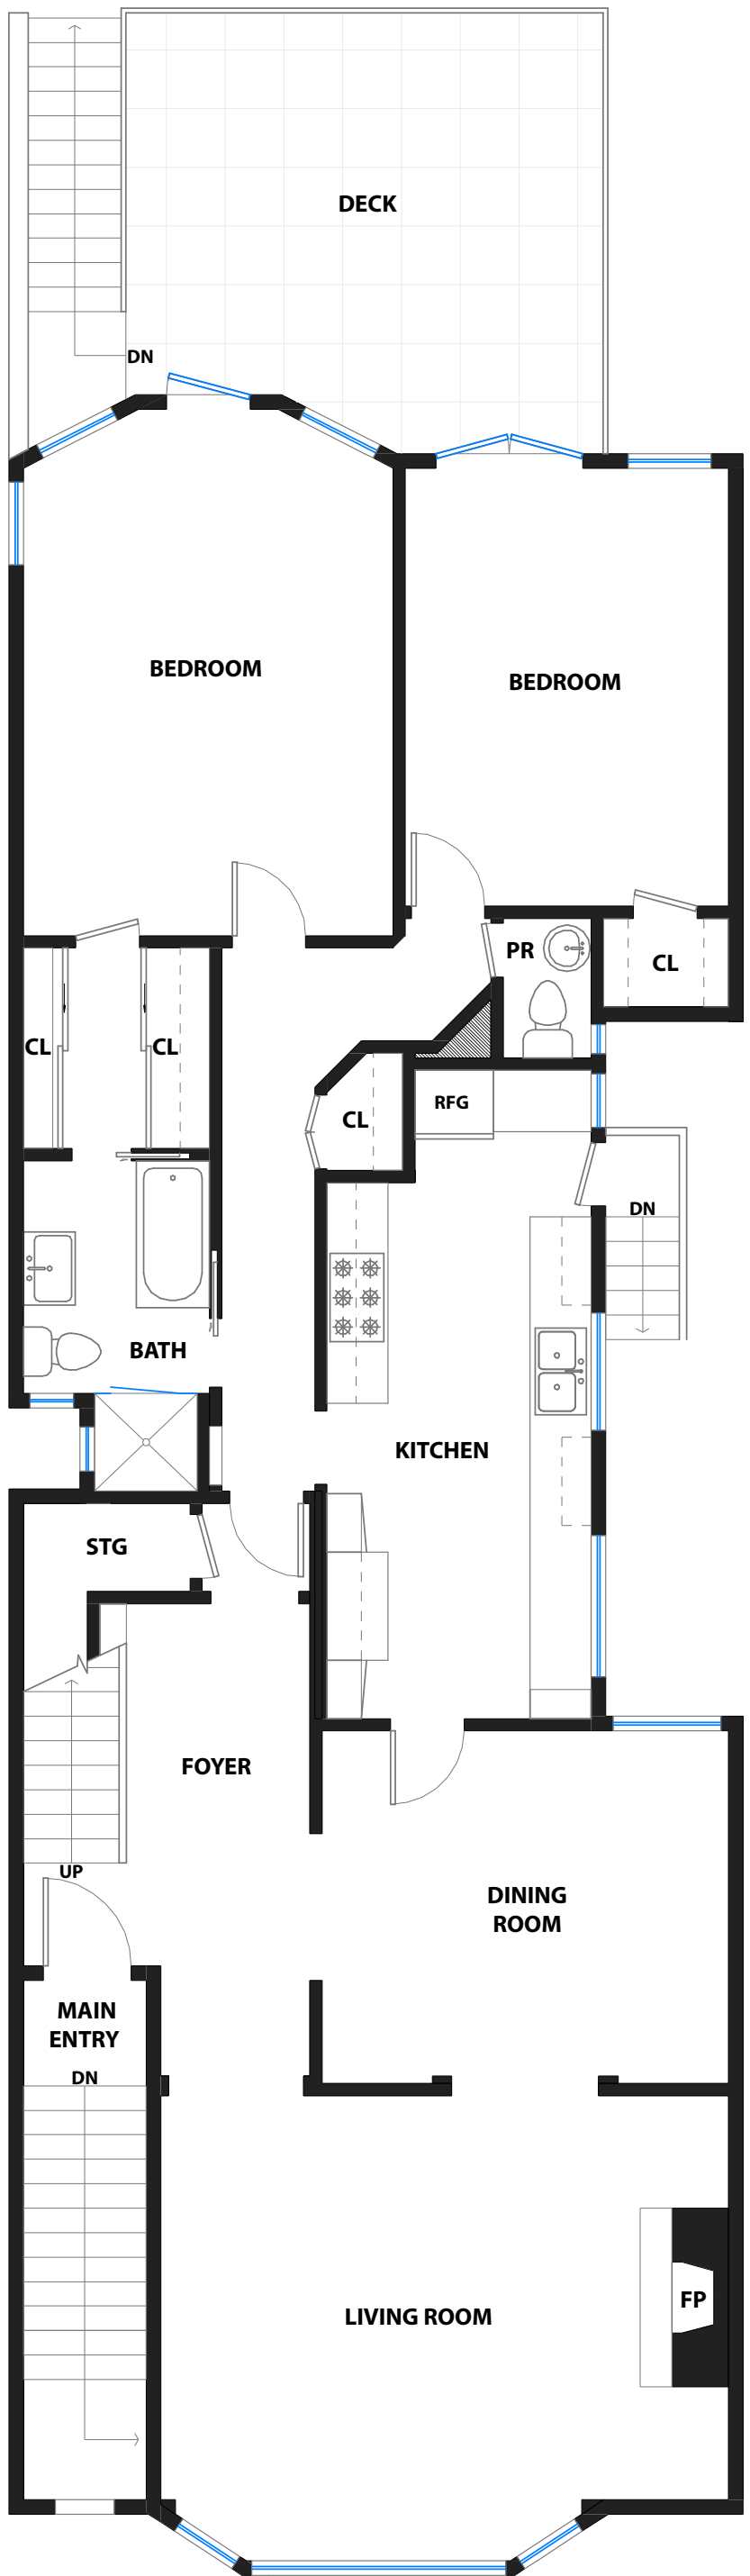

2450 FRANCISCO STREET

SAN FRANCISCO, CALIFORNIA

UPPER LEVEL

MAIN LEVEL

LOWER LEVEL

RENDERING BY OPEN HOMES PHOTOGRAPHY
ALL MEASUREMENTS ARE APPROXIMATE. WHILE DEEMED RELIABLE, NO INFORMATION ON THESE FLOOR PLANS SHOULD BE RELIED UPON WITHOUT INDEPENDENT VERIFICATION.