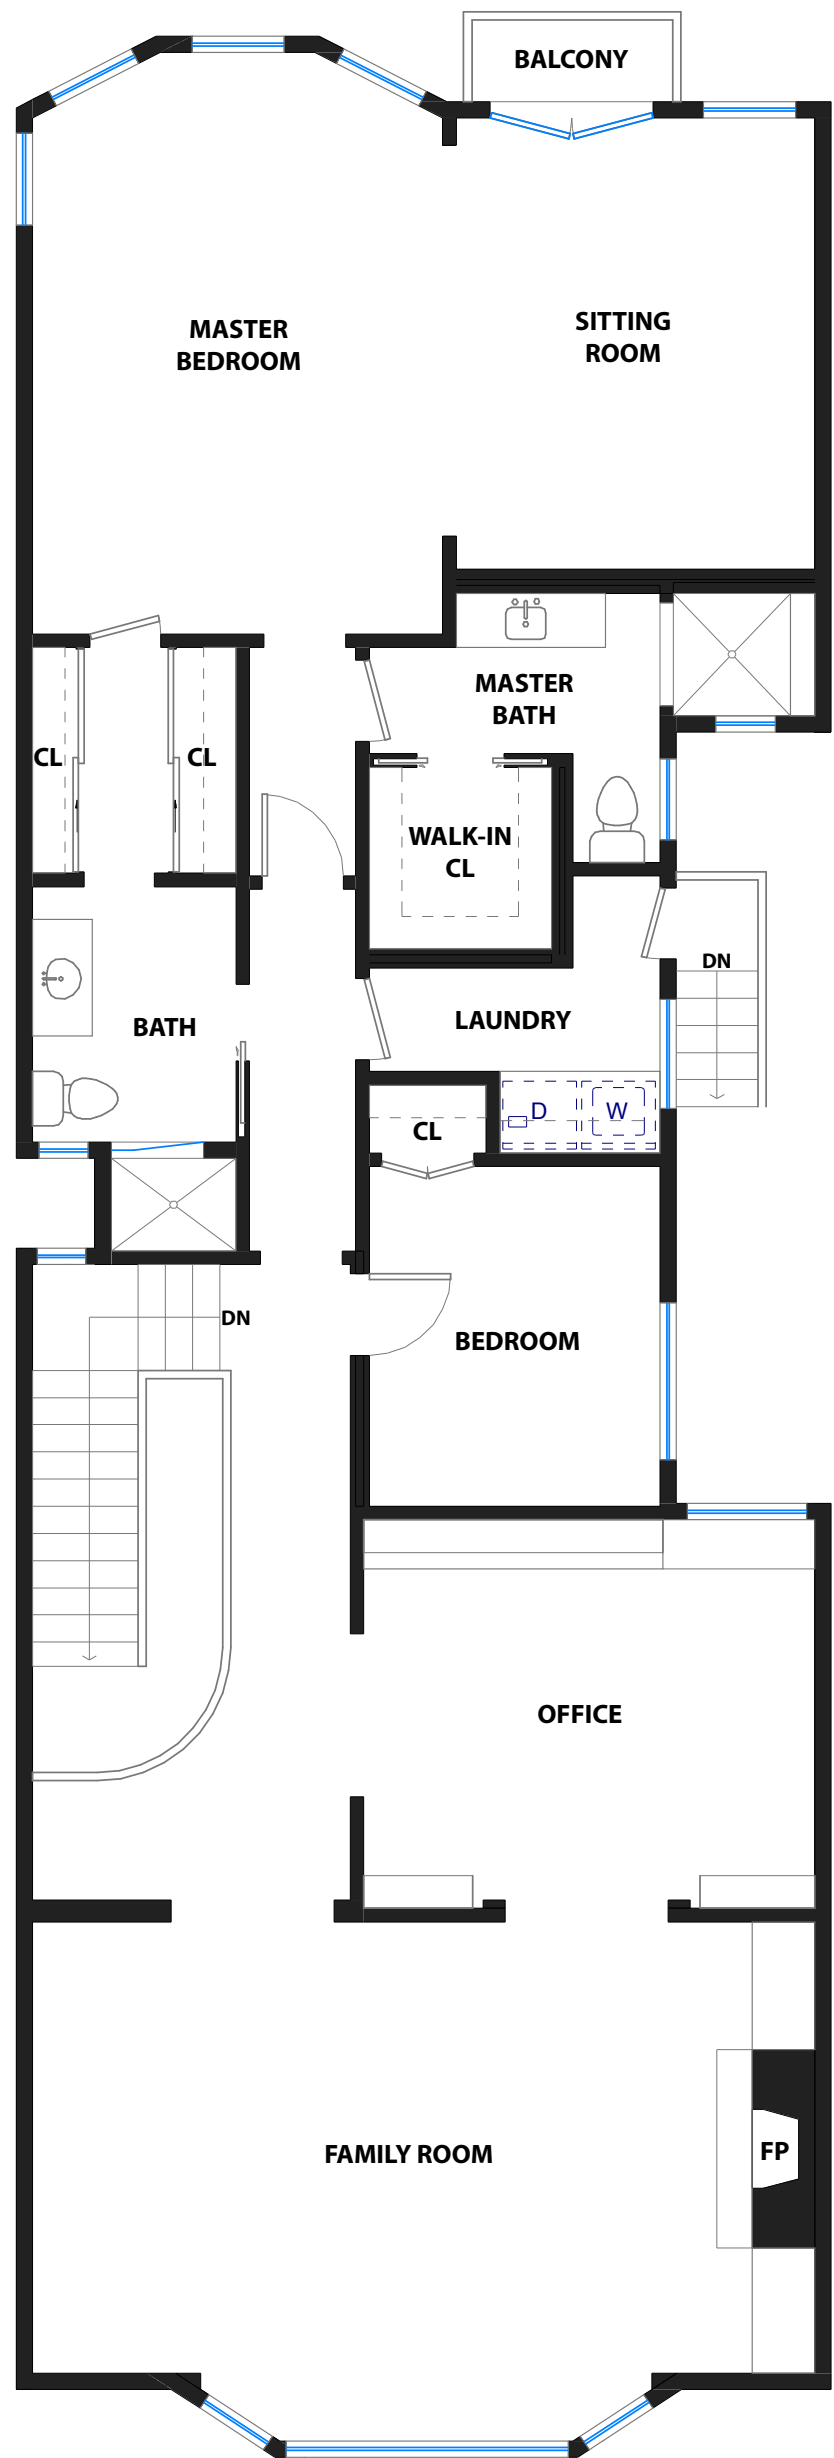

2450 FRANCISCO STREET

SAN FRANCISCO, CALIFORNIA

UPPER LEVEL

MAIN LEVEL

LOWER LEVEL

RENDERING BY OPEN HOMES PHOTOGRAPHY
ALL MEASUREMENTS ARE APPROXIMATE. WHILE DEEMED RELIABLE, NO INFORMATION ON THESE FLOOR PLANS SHOULD BE RELIED UPON WITHOUT INDEPENDENT VERIFICATION.